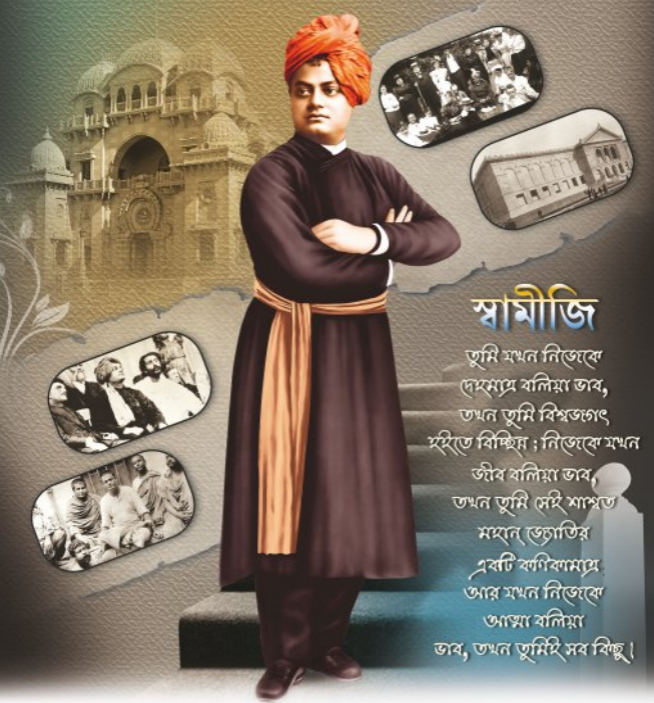

# SALUTE THE BRAVEHEARTS

16X22 REAL NO.1638