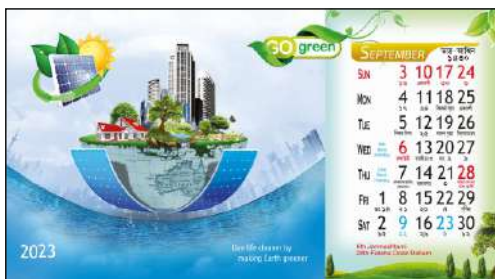

Adwings

Big TC - Size : 10X5.5 Adv. Size - 9.75"x1.5" (Approx.)

GO GREEN 2023

No. - 10

SONAR BANGLA 2023

No. - 18

Adwings

Big TC - Size : 10X5.5 Adv. Size - 9.75"x1.5" (Approx.)