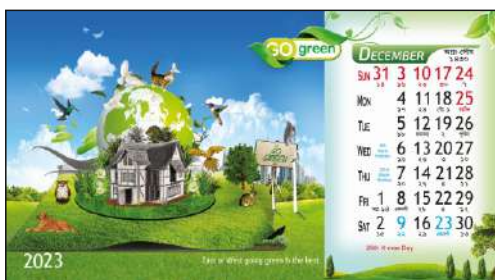

Adwings

Big TC - Size : 10X5.5 Adv. Size - 9.75"x1.5" (Approx.)

GO GREEN 2023

No. - 10

SONAR BANGLA 2023

No. - 18

Adwings

Big TC - Size : 10X5.5 Adv. Size - 9.75"x1.5" (Approx.)